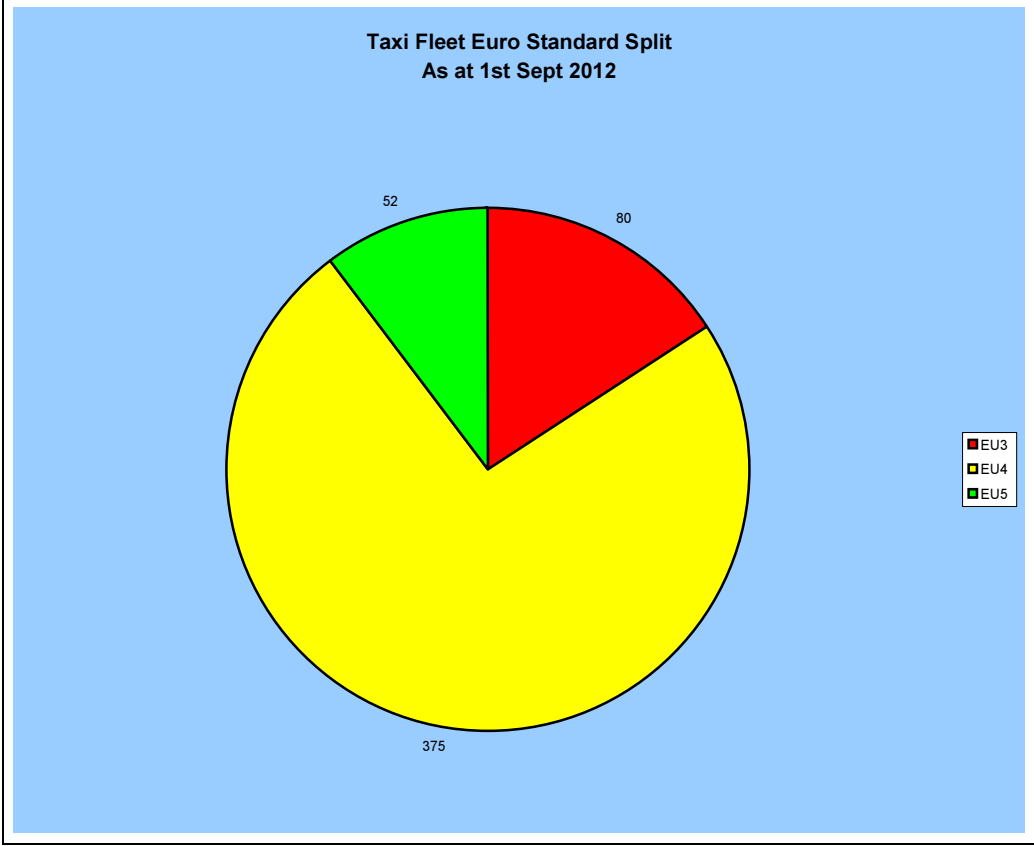

Appendix C – Taxi Fleet Euro Standard Split  
Annual policy scenarios Baseline to 2015

**Taxi Fleet Euro Standard Split  
As at 1st Sept 2013**

**Taxi Fleet Euro Standard Split  
As at 1st Sept 2014**

**Taxi Fleet Euro Standard Split  
As at 1st Sept 2015**