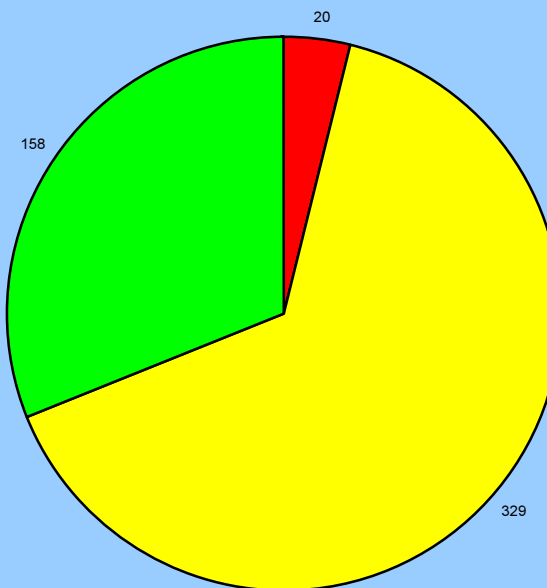

Appendix C – Taxi Fleet Euro Standard Split  
Annual policy scenarios Baseline to 2015

**Taxi Fleet Euro Standard Split  
As at 1st Sept 2013**

**Taxi Fleet Euro Standard Split  
As at 1st Sept 2014**

**Taxi Fleet Euro Standard Split  
As at 1st Sept 2015**