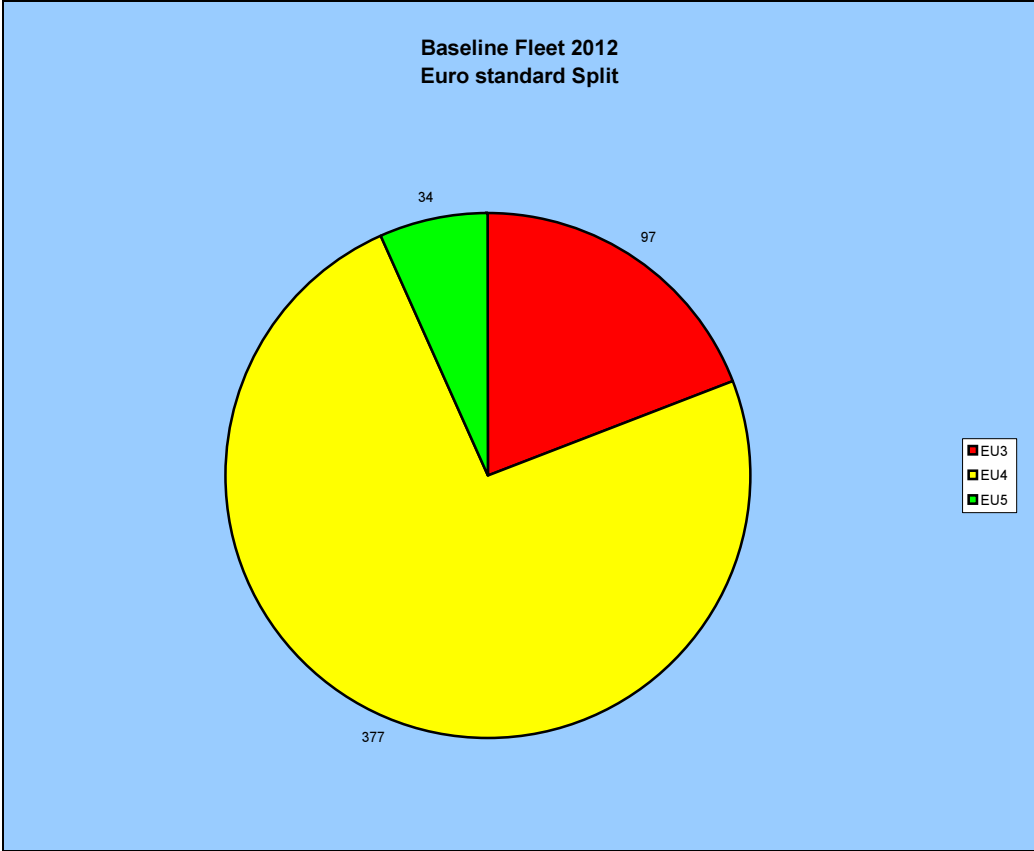

Appendix C – Taxi Fleet Euro Standard Split  
Annual policy scenarios Baseline to 2015

**Taxi Fleet Euro Standard Split  
As at 1st Sept 2013**

**Taxi Fleet Euro Standard Split  
As at 1st Sept 2014**

**Taxi Fleet Euro Standard Split  
As at 1st Sept 2015**