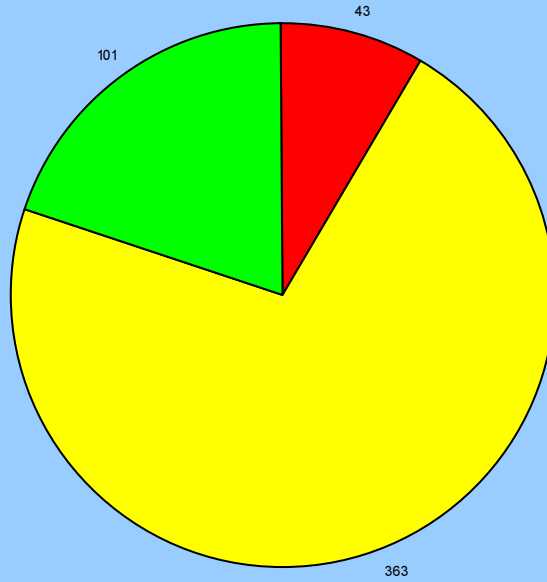

Appendix C – Taxi Fleet Euro Standard Split  
Annual policy scenarios Baseline to 2015

**Taxi Fleet Euro Standard Split  
As at 1st Sept 2013**

**Taxi Fleet Euro Standard Split  
As at 1st Sept 2014**

**Taxi Fleet Euro Standard Split  
As at 1st Sept 2015**